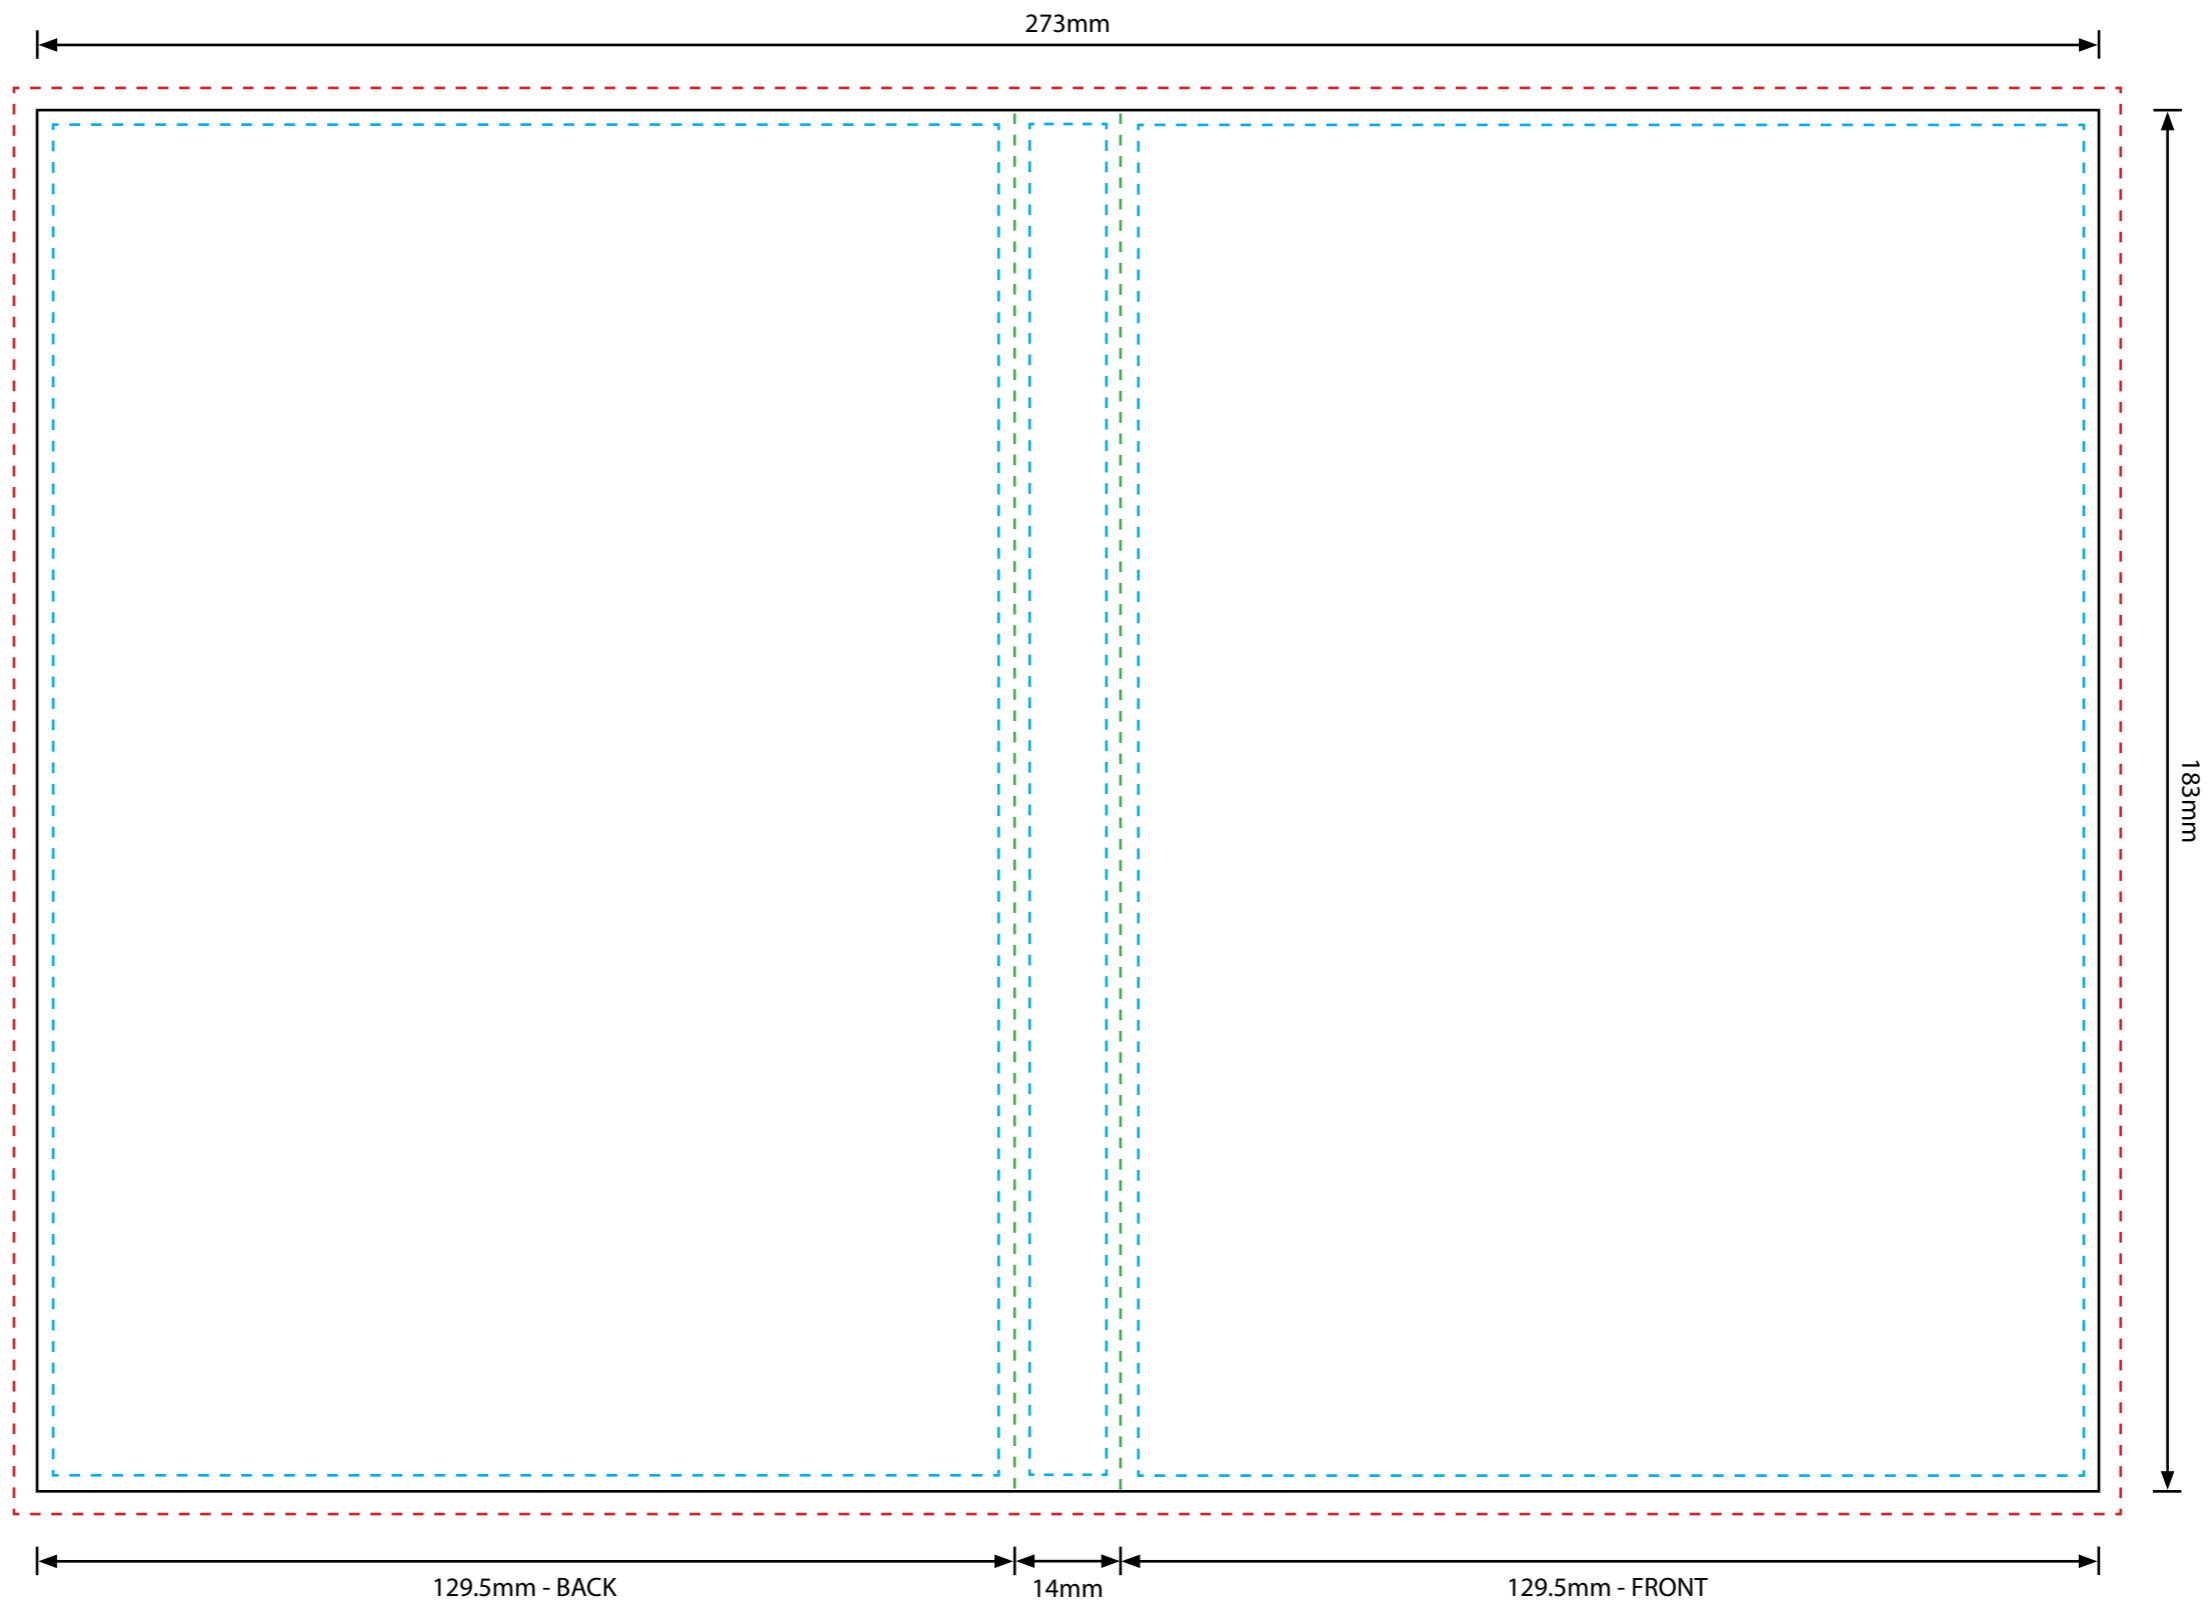

Videocam Productions - Standard DVD Case Insert template

Black keyline indicates Cut

Your artwork should bleed to the **red keyline**

Green keyline indicates fold

The **blue keyline** indicates a safety margin - no text should appear outside this keyline

Remove keylines before submitting final artwork