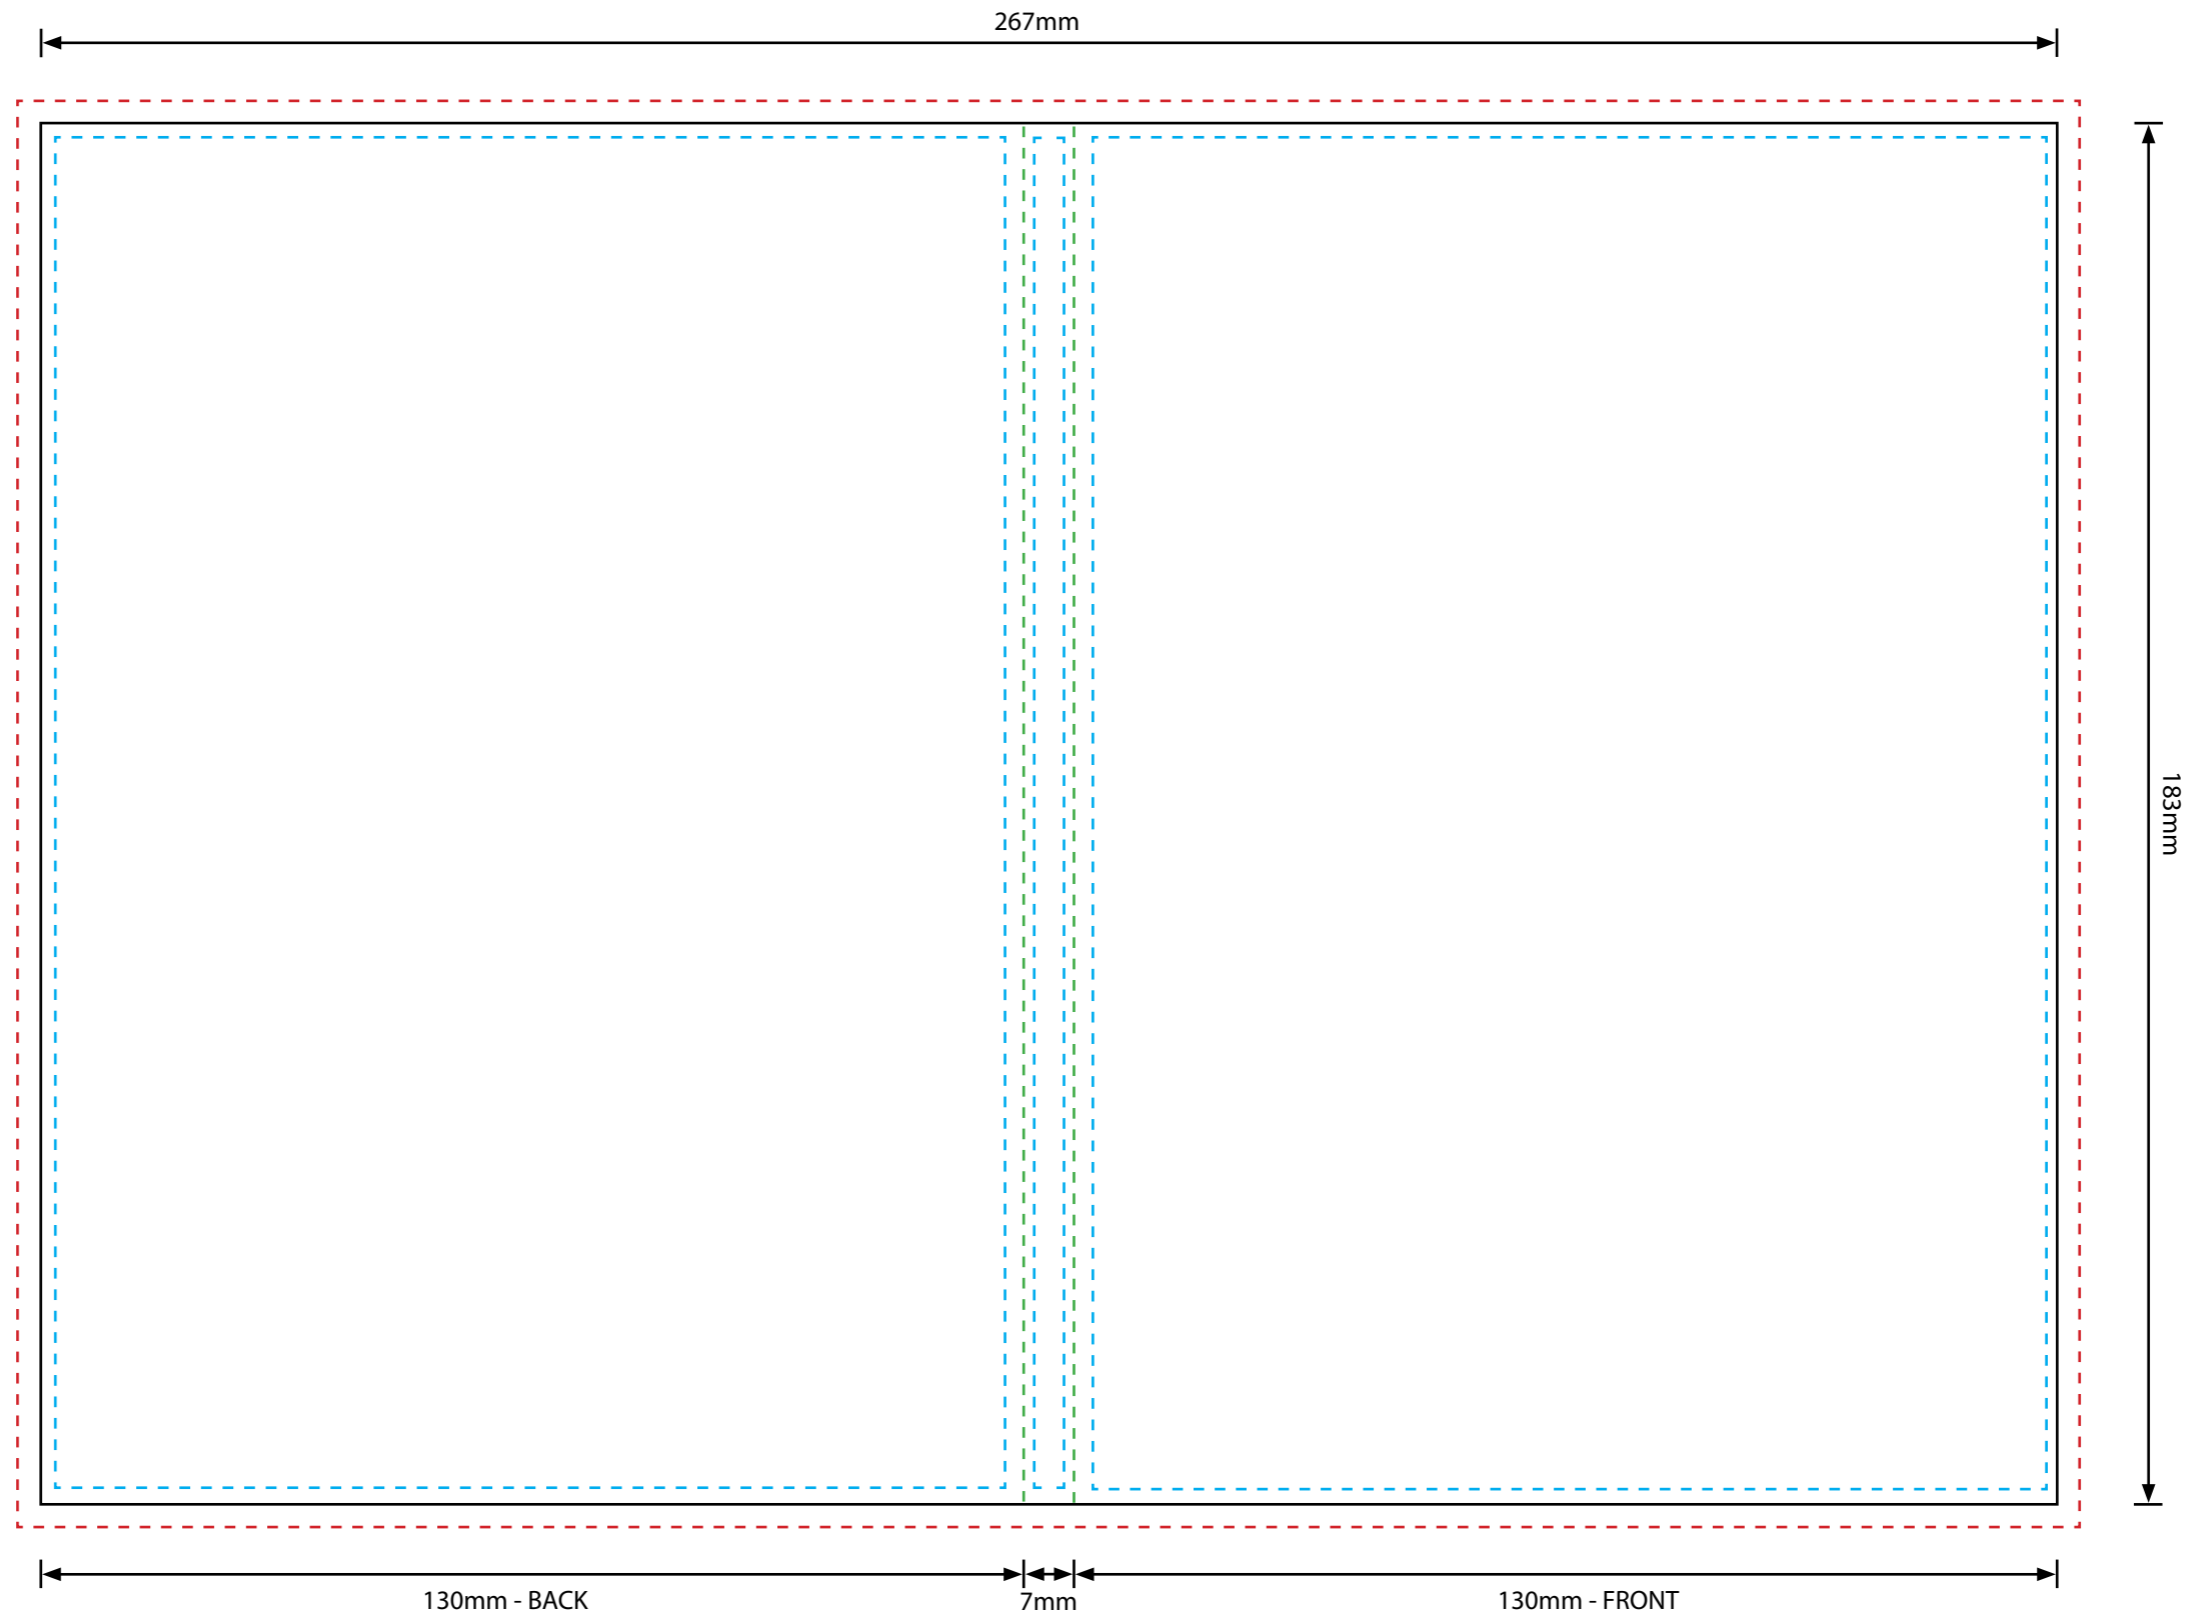

Videocam Productions - Slim DVD Case Insert specifications

Black keyline indicates Cut

Your artwork should bleed to the **red keyline**

Green keyline indicates fold

The **blue keyline** indicates a safety margin - no text should appear outside this keyline

Remove keylines before submitting final artwork