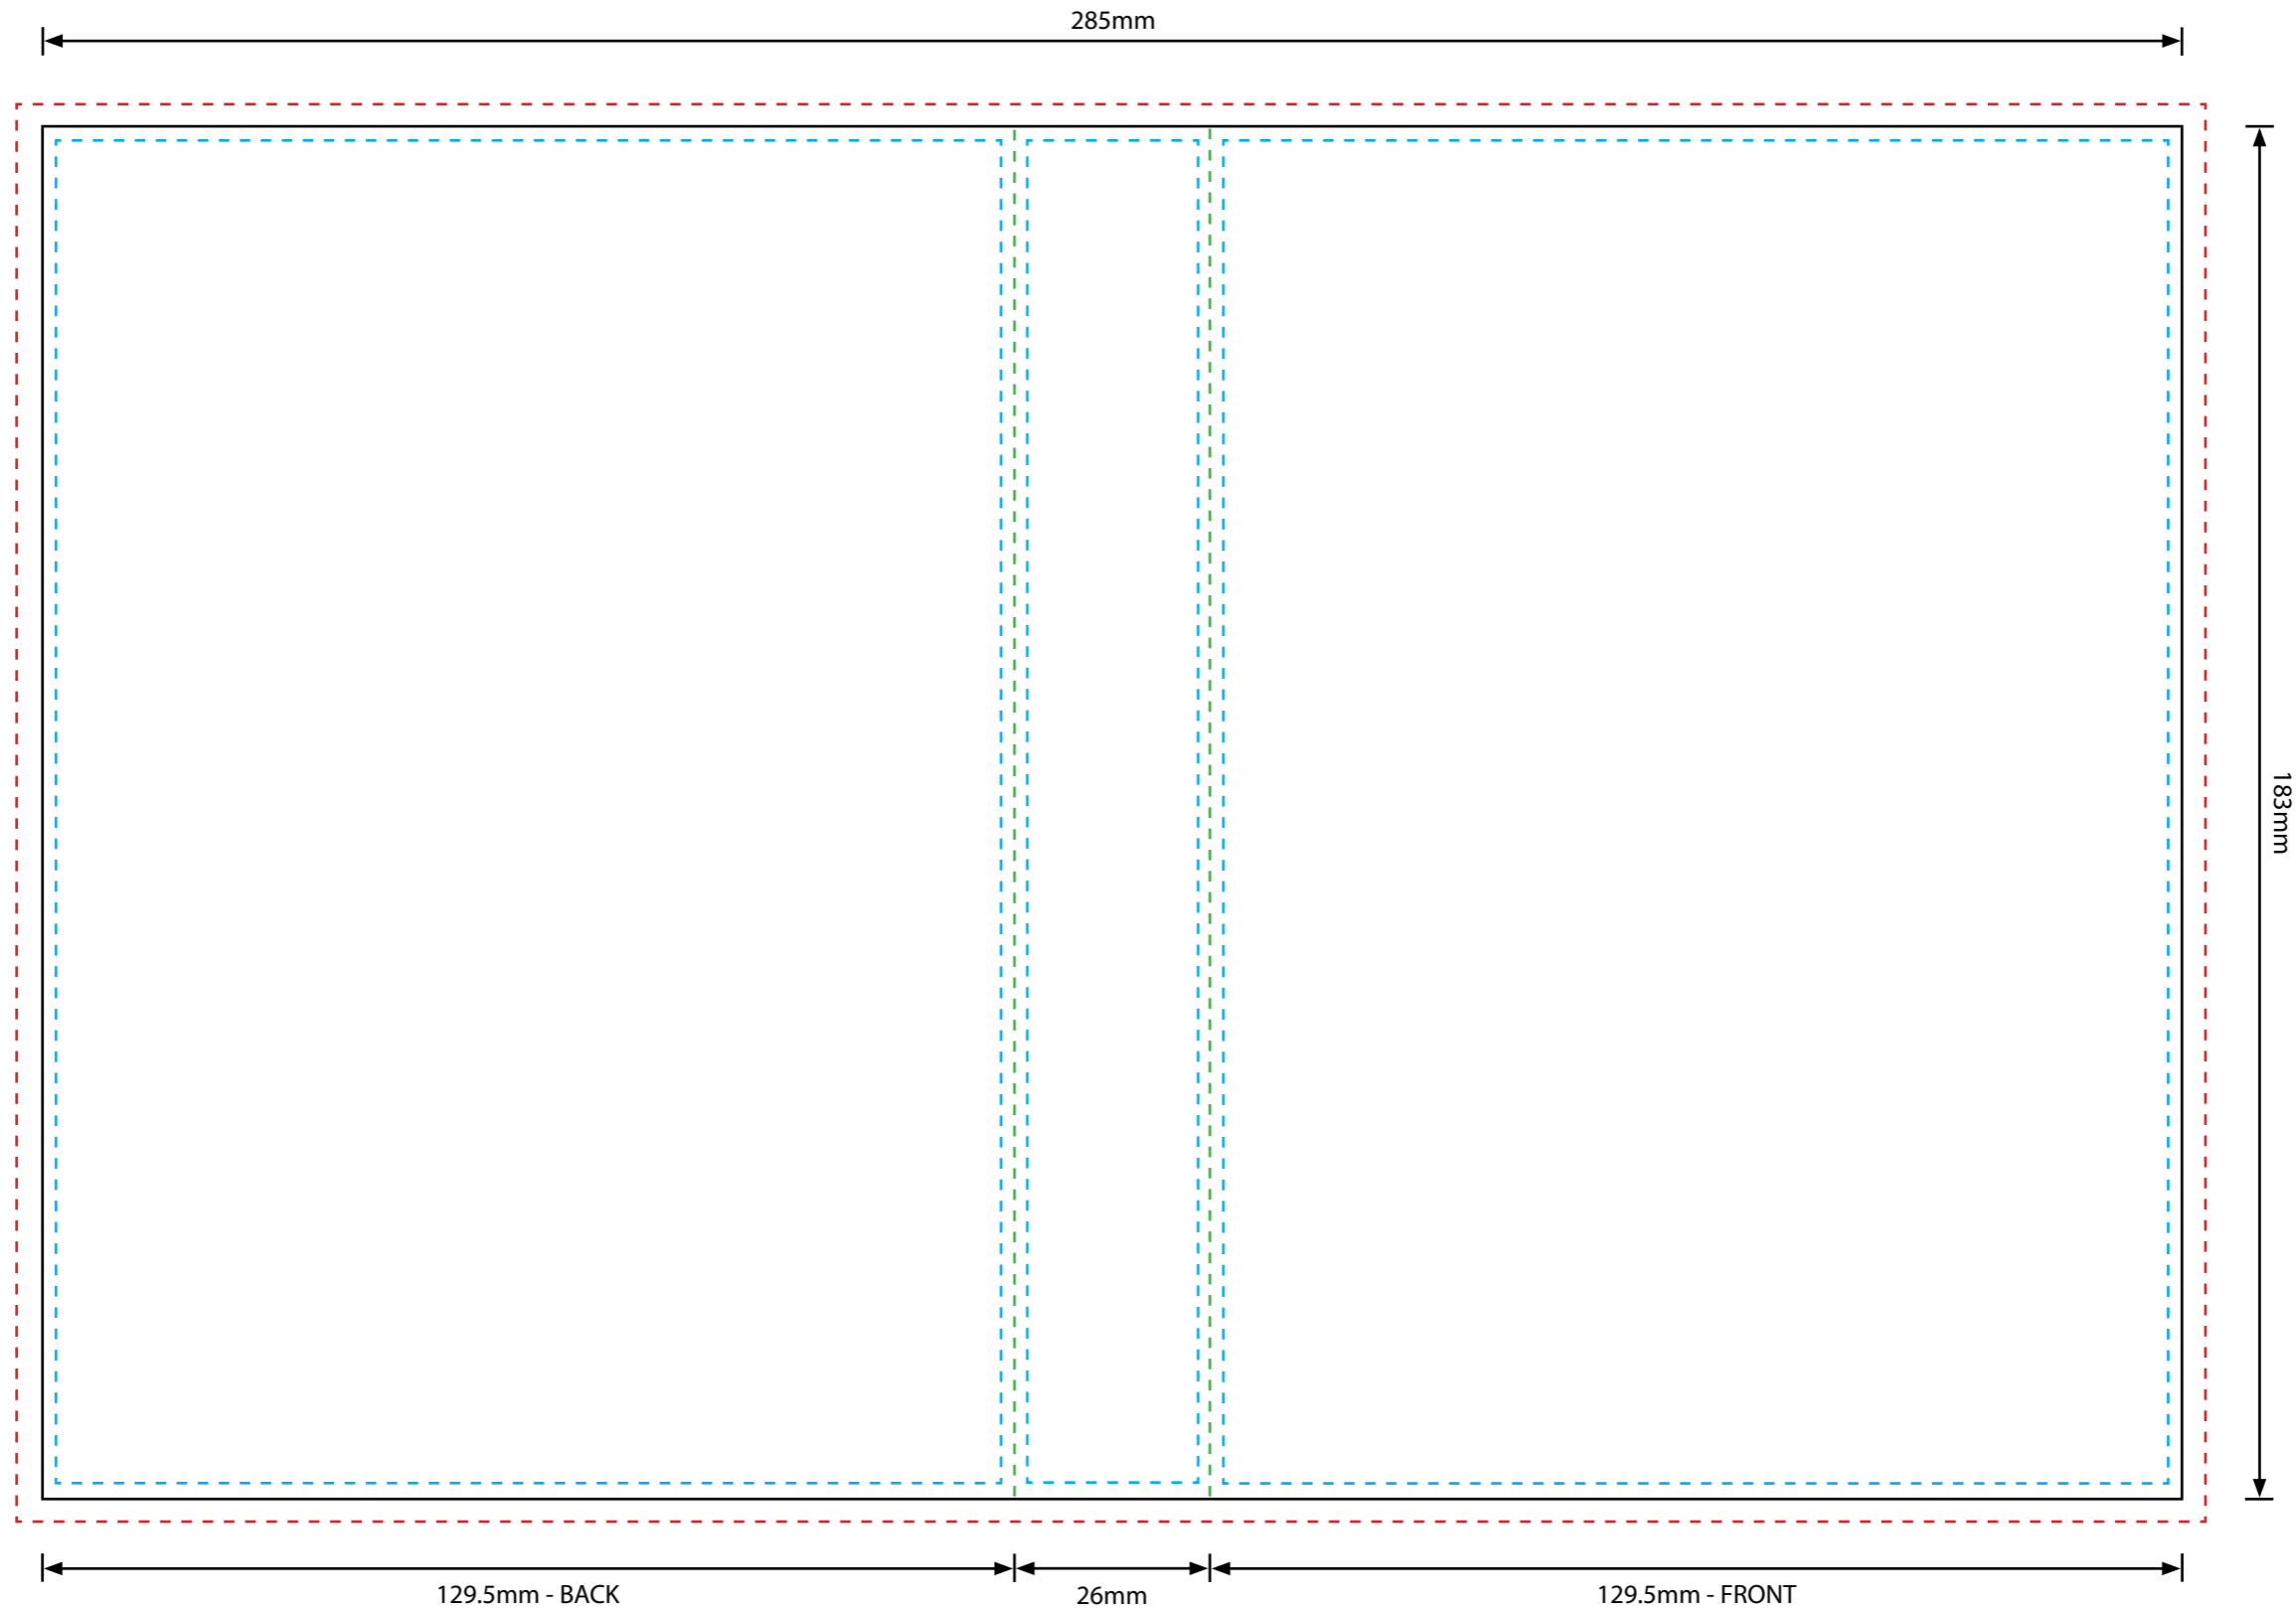

# Videocam Productions - 4 / 6 / 10 Disc DVD Case Insert template

Black keyline indicates Cut  
Your artwork should bleed to the **red keyline**  
**Green keyline** indicates fold  
The **blue keyline** indicates a safety margin - no text should appear outside this keyline  
Remove keylines before submitting final artwork