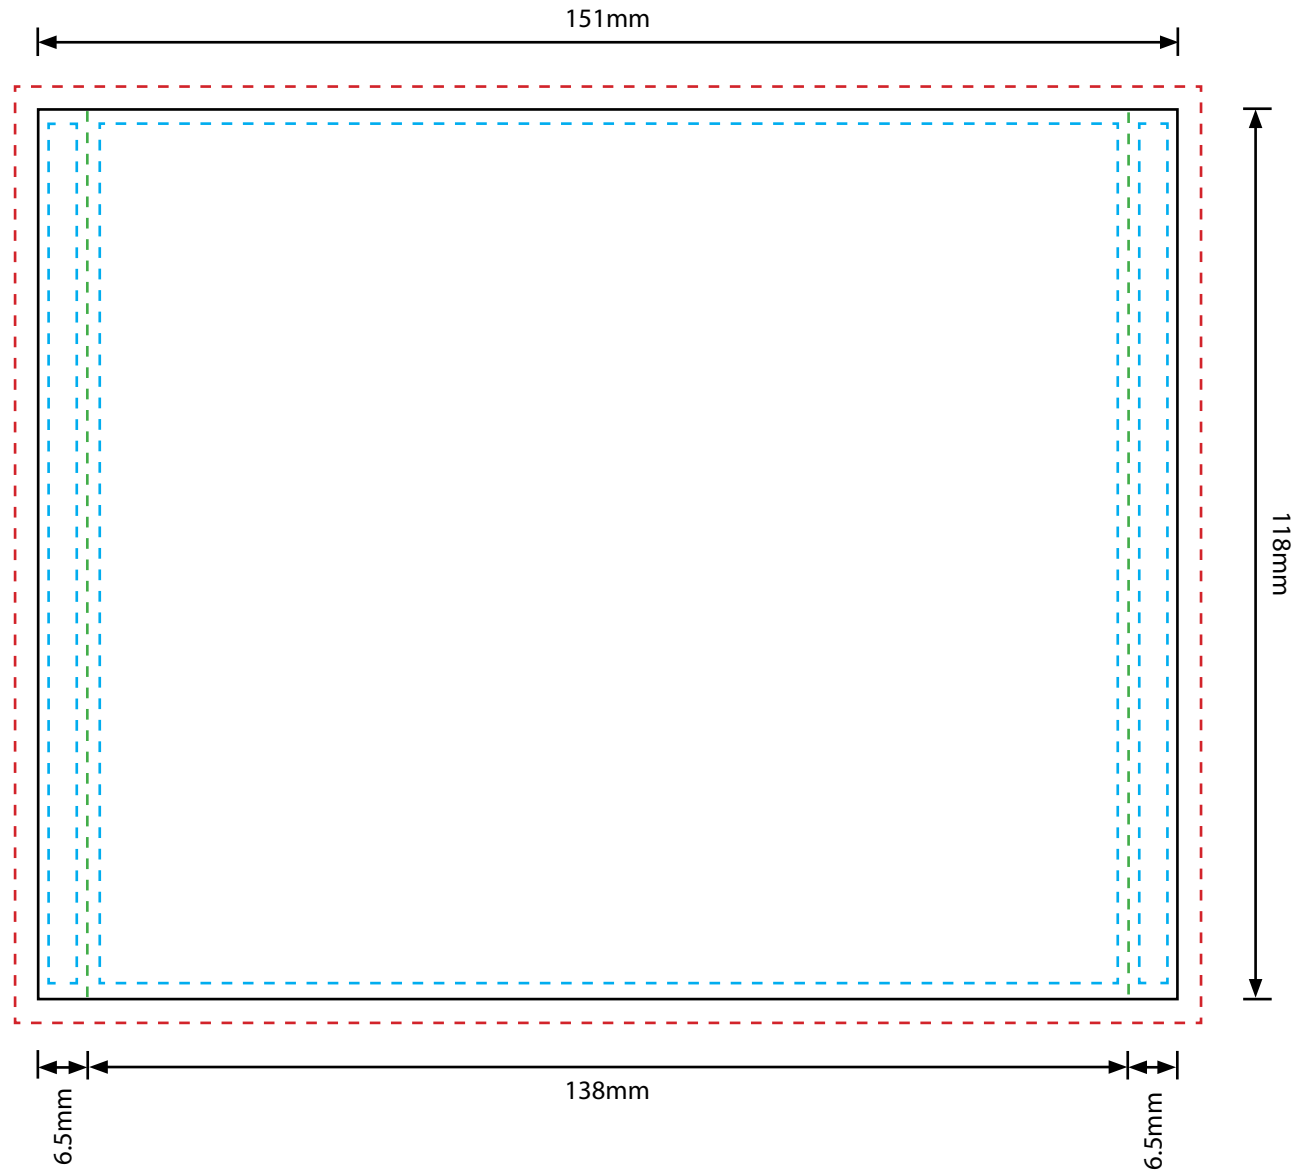

Videocam Productions - CD Tray Insert template

Black keyline indicates Cut

Your artwork should bleed to the **red keyline**

Green keyline indicates fold

The **blue keyline** indicates a safety margin - no text should appear outside this keyline

Remove keylines before submitting final artwork